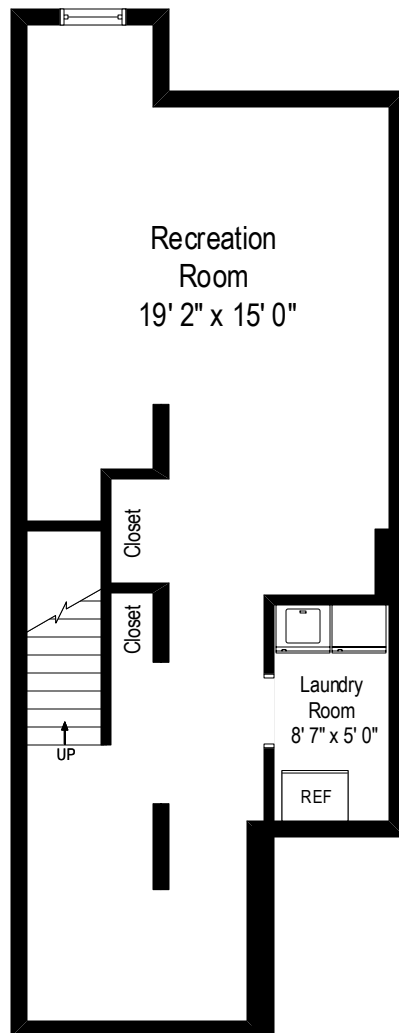

Interior SF, including basement: 2,452  
and Exterior SF: 863

353 West 120th Street - New York, NY 10027

Second Level

353 West 120th Street - New York, NY 10027

First Level

353 West 120th Street - New York, NY 10027

Lower Level