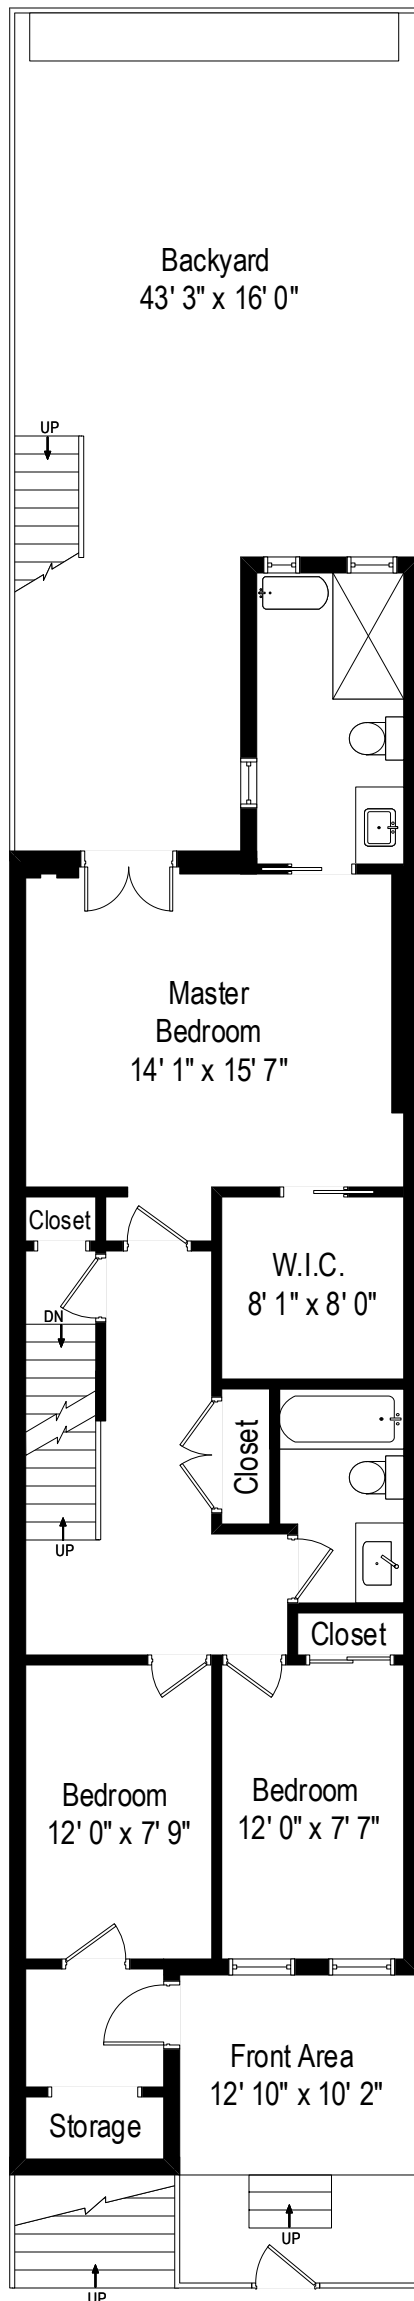

Interior SF, including basement: 2,452  
and Exterior SF: 863

353 West 120th Street - New York, NY 10027

Second Level

353 West 120th Street - New York, NY 10027

First Level

353 West 120th Street - New York, NY 10027

Lower Level